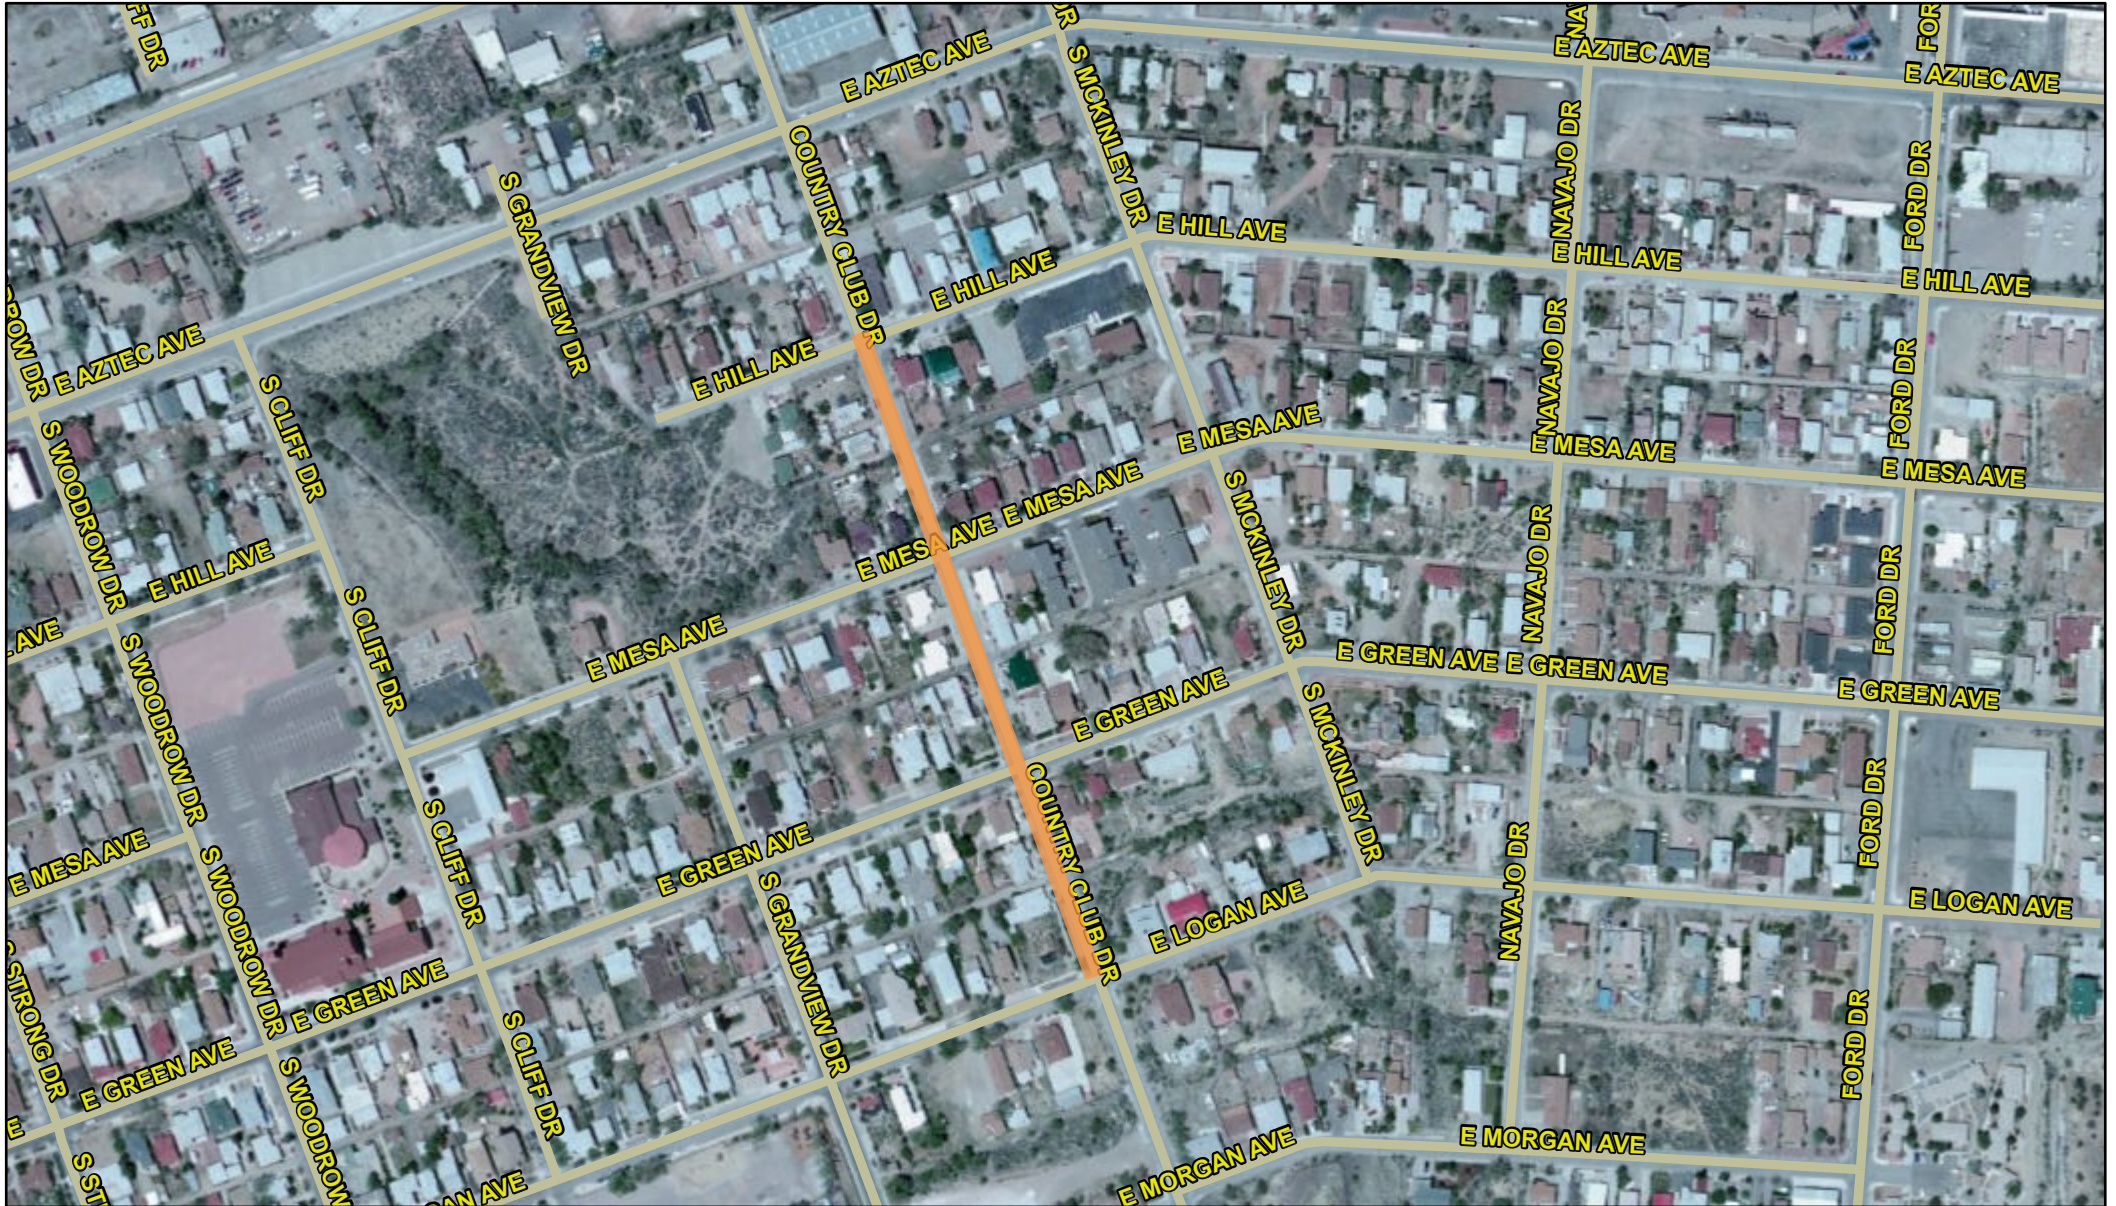

District 1 - Country Club Drive - Hill Avenue to Logan Avenue

4/20/2022, 12:34:26 PM

City_of_Gallup_Roads_and_Addresses - COG_ROADS

Source: Esri, DigitalGlobe, GeoEye, Earthstar Geographics, CNES/Airbus DS, USDA, USGS, AeroGRID, IGN, and the GIS User Community